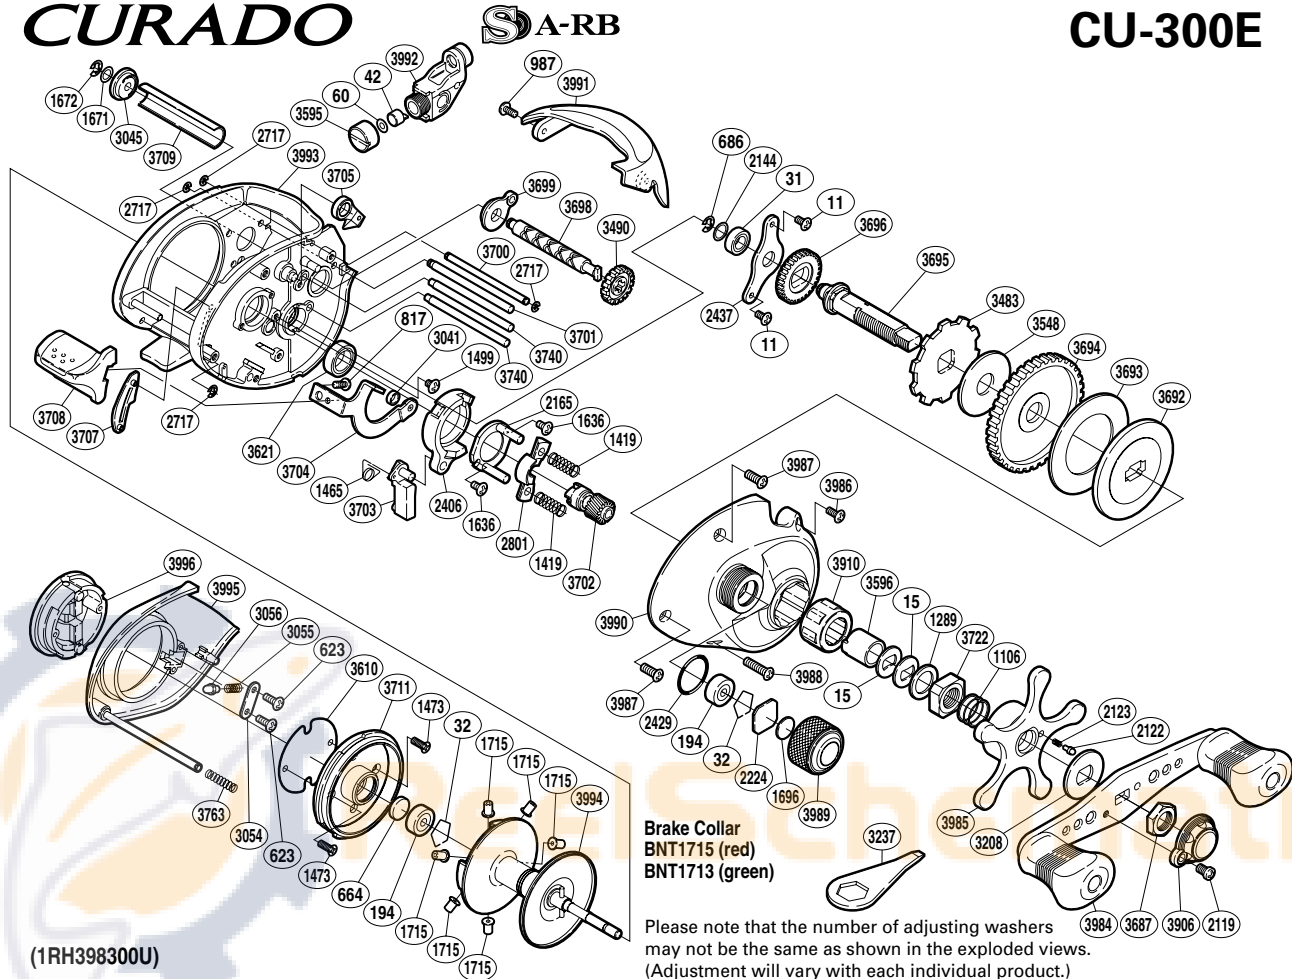

# SHIMANO

## CURADO

## CU-300E

(1RH398300U)

Part No.	Description	Part No.	Description	Part No.	Description
BNT0011	Screw	BNT2406	Clutch Cam	BNT3703	Clutch Pawl
BNT0015	Drag Spring Washer	BNT2429	O Ring	BNT3704	Clutch Plate
BNT0031	Ball Bearing	BNT2437	Drive Shaft Retainer	BNT3705	Anti-Reverse Pawl
BNT0032	Bearing Retainer	BNT2717	E Lock	BNT3707	Clutch Bar Guide B
BNT0042	Line Guide Pawl	BNT2801	Yoke	BNT3708	Quick-Fire II Clutch Bar
BNT0060	Spacer	BNT3041	Clutch Plate Shaft Support	BNT3709	Level Wind Guard
BNT0194	Ball Bearing	BNT3045	Worm Bushing B	BNT3711	Brake Case
BNT0623	Screw	BNT3054	Click Pin Retainer	BNT3722	Star Drag Nut
BNT0664	Spacer B	BNT3055	Click Spring	BNT3740	Stabilizer Bar
BNT0686	E Lock	BNT3056	Click Pin	BNT3763	Side Plate Spring
BNT0817	Screw	BNT3208	Star Drag Click Plate	BNT3906	Handle Retainer
BNT0987	Screw	BNT3483	Anti-Reverse Ratchet	BNT3910	Roller Clutch Bearing
BNT1106	Star Drag Spring	BNT3490	Idle Gear	BNT3984	Handle Assembly
BNT1289	Star Drag Spacer	BNT3548	Drag Washer	BNT3985	Star Drag
BNT1419	Yoke Spring	BNT3595	Pawl Cap	BNT3986	Screw
BNT1465	Clutch Pawl Spring	BNT3596	Roller Clutch Inner Tube	BNT3987	Screw
BNT1473	Screw	BNT3610	Brake Case Spacer	BNT3988	Screw
BNT1499	Screw	BNT3621	Ball Bearing	BNT3989	Cast Control Cap
BNT1636	Screw	BNT3687	Handle Nut	BNT3990	Right Side Plate
BNT1671	Washer	BNT3692	Key Washer	BNT3991	Thumb Rest
BNT1672	E Lock	BNT3693	Drag Washer	BNT3992	Line Guide
BNT1696	Cast Control Spacer	BNT3694	Drive Gear	BNT3993	One-Piece Frame
BNT1715	Brake Collar (red)	BNT3695	Drive Shaft	BNT3994	Spool Assembly
BNT2119	Screw	BNT3696	Idle Gear	BNT3995	Left Side Plate
BNT2122	Click Pin	BNT3698	Worm Shaft	BNT3996	Turnkey Dial
BNT2123	Click Spring	BNT3699	Worm Bushing A		
BNT2144	Washer	BNT3700	Line Guard		
BNT2165	Clutch Cam Retainer	BNT3701	Level Wind Guide	BNT1713	Brake Collar (green) (accessory)
BNT2224	Spool Tension Spacer	BNT3702	Pinion Gear	BNT3237	Wrench (accessory)